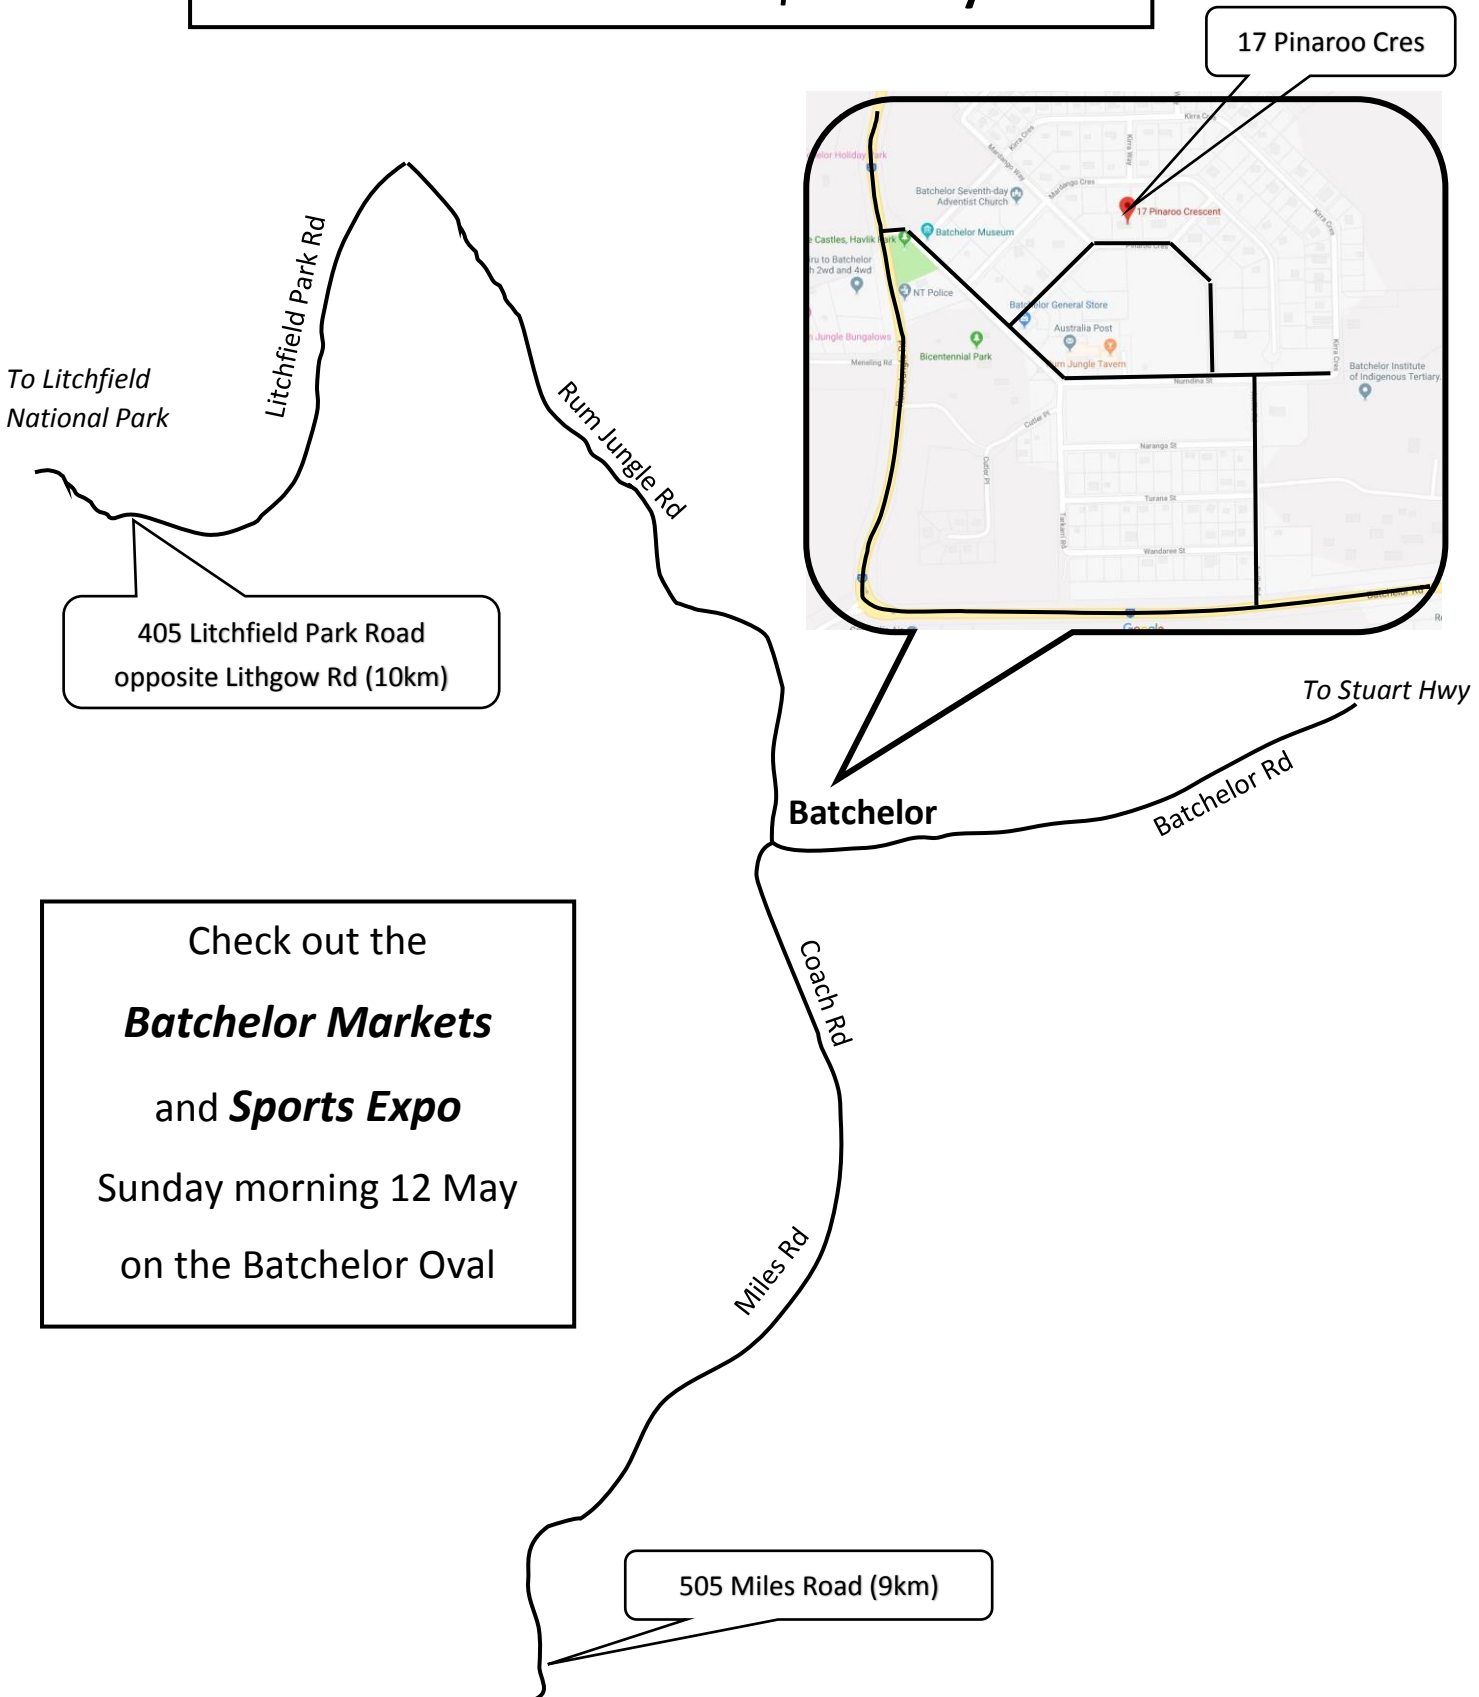

Batchelor Open Gardens 11-12 May 2019
Three Gardens for \$10 entry

17 Pinaroo Cres

To Litchfield National Park

Litchfield Park Rd

Rum Jungle Rd

405 Litchfield Park Road
opposite Lithgow Rd (10km)

To Stuart Hwy

Batchelor

Batchelor Rd

Check out the
Batchelor Markets
and **Sports Expo**
Sunday morning 12 May
on the Batchelor Oval

Coach Rd

Miles Rd

505 Miles Road (9km)